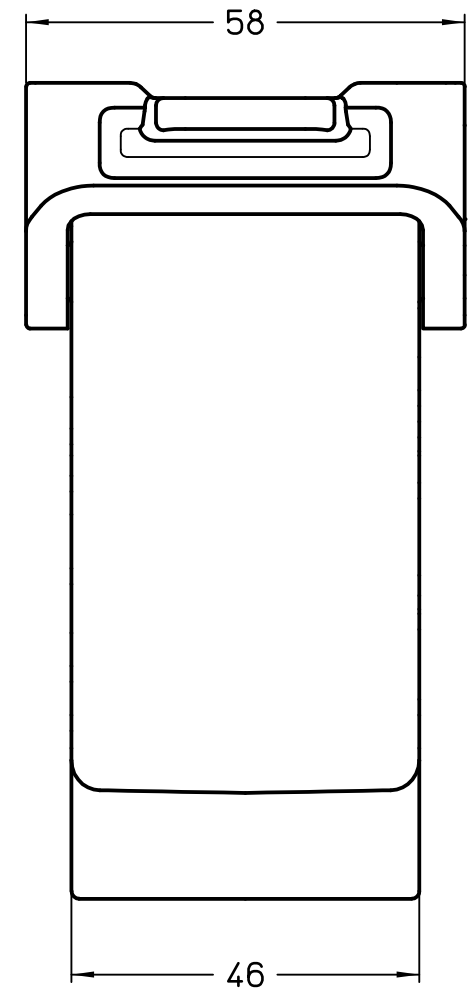

Diritti riservati All rights reserved

1

2

3

Dimensions  
in mm

Simplified representation with dimensions without tolerance

Original Size A4

TMAV 16 G40

Date 06/11/23

Insulating hood, size "77.27", M40 top entry,

Sign. G. Renna

with 2 levers - T-Type

Scale  
1:1

1

2

3