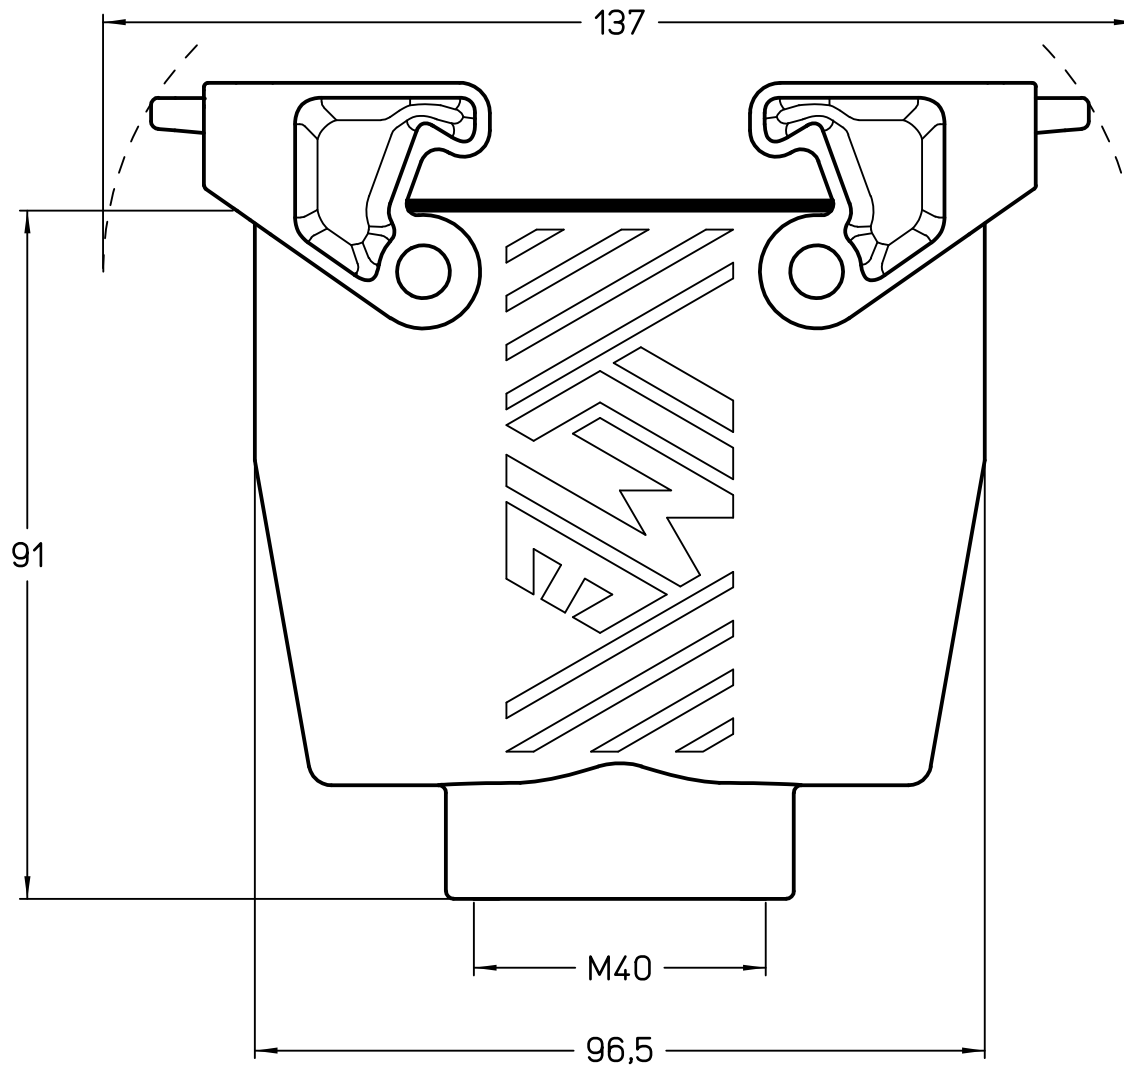

Diritti riservati All rights reserved

1

2

3

Dimensions  
in mm

Simplified representation with dimensions without tolerance

Original Size A4

TMAV 16 G40

Date 06/11/23

Insulating hood, size "77.27", M40 top entry,

Sign. G. Renna

with 2 levers - T-Type

Scale  
1:1

1

2

3